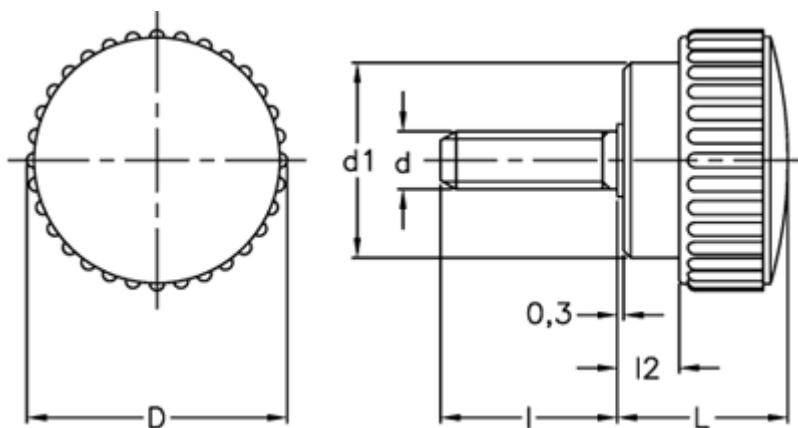

Data Sheet

Article number: 2302102323

Description: E+G Knurled grip knob
B.193/20 S-p-M6x25-INOX

Measures

D	= 22
d1	= 15
d 6g	= M6
l	= 25
L	= 14
l2	= 4